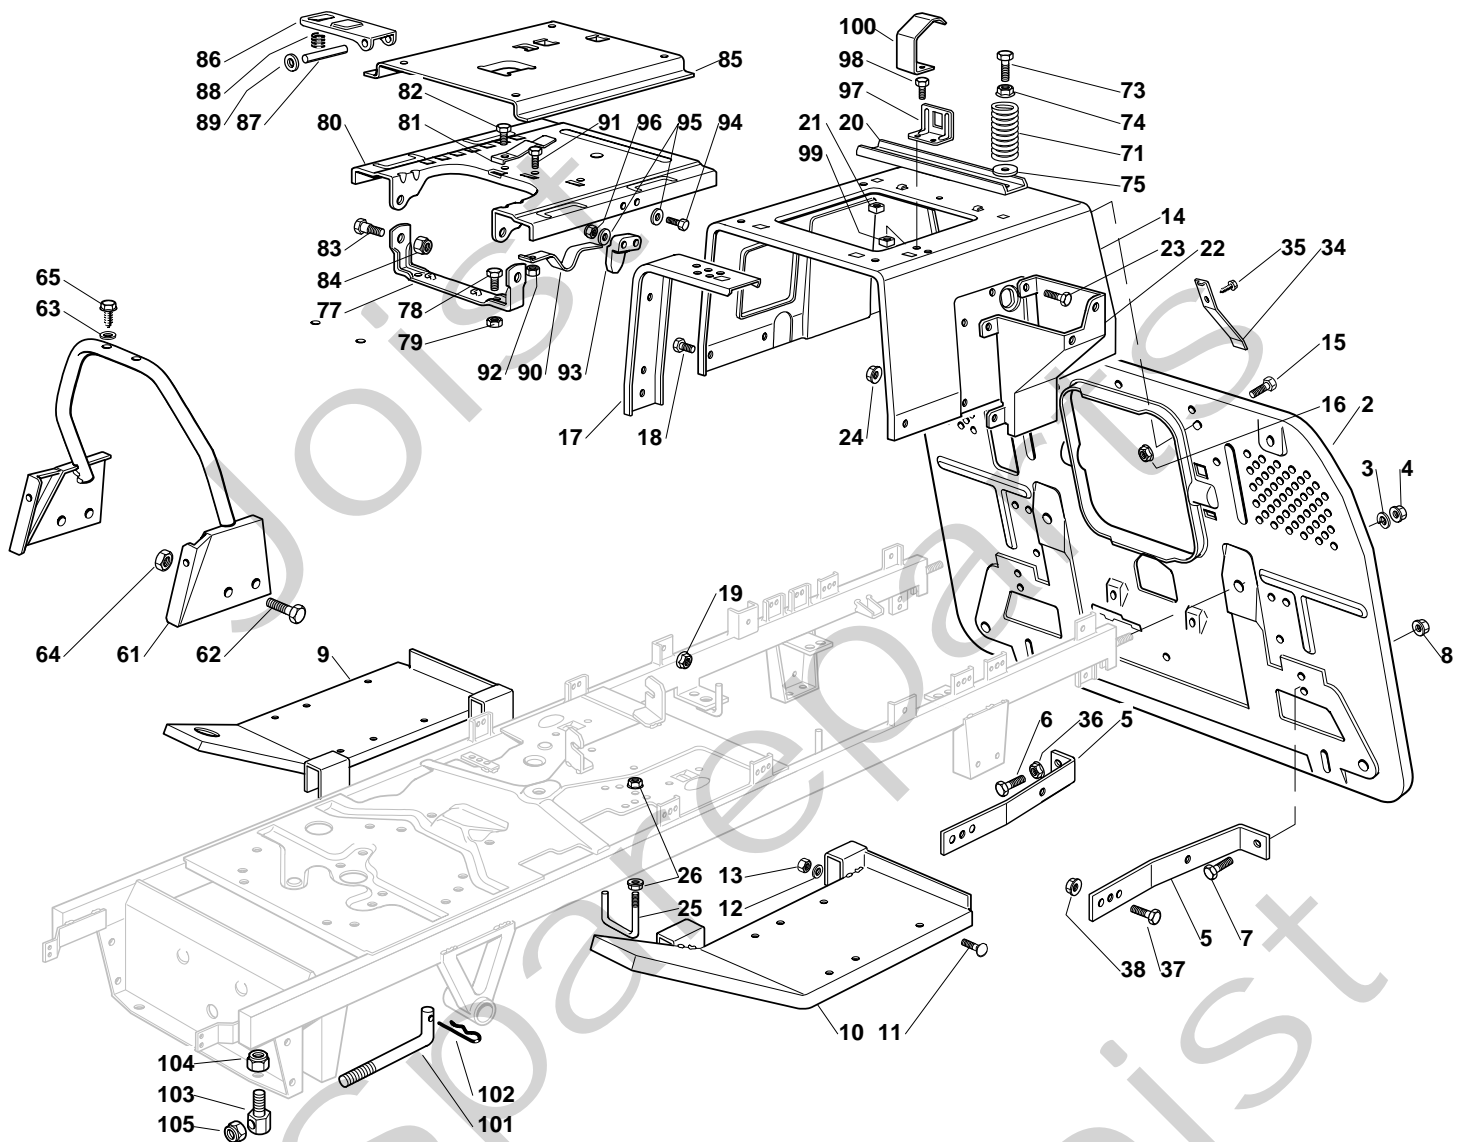

ESTATE ROYAL PRO

ESTATE ROYAL PRO

Pos. Fig.	Antal Quantity	Art No Part No	Benämning	Description	Anmärkning Notes
3	2	12585100/0	Grower	Grower	
4	2	12295200/0	Mutter	Nut	
5	2	25774273/1	Reduktion	Stiffening	
6	1	12691100/0	Skruv	Left Screw	
7	3	12793102/0	Skruv	Screw	
8	4	12293201/0	Mutter	Nut	
9	1	382510041/2	Fotsteg-hö Stöd	Right Footboard Support	
10	1	382510043/2	Fotsteg-Vä Stöd	Left Footboard Support	
11	4	12815245/0	Skruv	Screw	
12	4	12523040/0	Bricka	Washer	
13	4	12154510/0	Mutter	Nut	
14	1	325785133/4	Seat Support	Seat Support	
15	5	12791011/0	Skruv	Screw	
16	5	12292102/0	Mutter	Nut	
17	2	25650065/0	Reduktion	Stiffening	
18	6	12791011/0	Skruv	Screw	
19	6	12292102/0	Mutter	Nut	
20	1	25650067/0	Reduktion	Stiffening	
21	2	12360420/0	Mutter	Nut	
22	1	325785137/1	Stöd	Support	
23	4	12791011/0	Skruv	Screw	
24	4	12292102/0	Mutter	Nut	
25	1	25580019/0	Remstyrning	Belt Guide (Hydro)	
26	2	12292102/0	Mutter	Nut	
34	1	25430238/0	Fjäder	Spring	
35	1	12731580/0	Skruv	Screw	
36	1	12293200/0	Mutter	Nut	
37	2	12793102/0	Skruv	Screw	
38	2	12293201/0	Mutter	Nut	
61	1	382650045/0	Chassi	Chassis	
62	4	12792611/0	Skruv	Screw	
63	2	12521330/0	Bricka	Washer	
64	4	12292102/0	Mutter	Nut	
65	2	12731350/0	Skruv	Screw	
71	2	125430257/1	Fjäder	Spring	
73	2	25943001/0	Skruv	Screw	
74	2	12293201/0	Mutter	Nut	
75	2	12523070/0	Bricka	Washer	
77	1	82774207/0	Seat Clamp Support	Seat Clamp Support	
78	2	12792611/0	Skruv	Screw	
79	2	12293201/0	Mutter	Nut	
80	1	25785149/2	Lufffilterhus	Fixed Seat Supp.	
81	1	25430203/0	Fjäder	Spring	
82	1	12731580/0	Skruv	Screw	
83	2	22524970/2	Stift	Pin	
84	2	12155010/0	Mutter	Nut	
85	1	325785147/1	Seat Support	Seat Support	
86	1	325318109/1	Spak	Stop Lever	
87	1	25510000/0	Stift	Pin	
88	1	125430202/1	Fjäder	Spring	
89	2	12604897/0	Bricka	Washer	
90	1	25430223/2	Fjäder	Spring	
91	1	12789000/0	Skruv	Screw	
92	1	12154330/0	Mutter	Nut	
93	1	25060033/0	Fäste	Cam	
94	2	12815050/0	Skruv	Screw	
95	4	12521320/0	Bricka	Washer	
96	2	12154330/0	Mutter	Nut	
97	1	25755025/1	Fästvinkel	Bracket	
98	2	12735110/0	Skruv	Screw	
99	2	12437502/0	Trombocyt	Plate	
100	1	25430255/0	Fjäder	Spring	
101	2	125510119/0	Stång	Tie Rod	
102	2	24487997/0	Bricka	Washer	
103	2	25510040/1	Stift	Pin	
104	2	12155000/0	Mutter	Nut