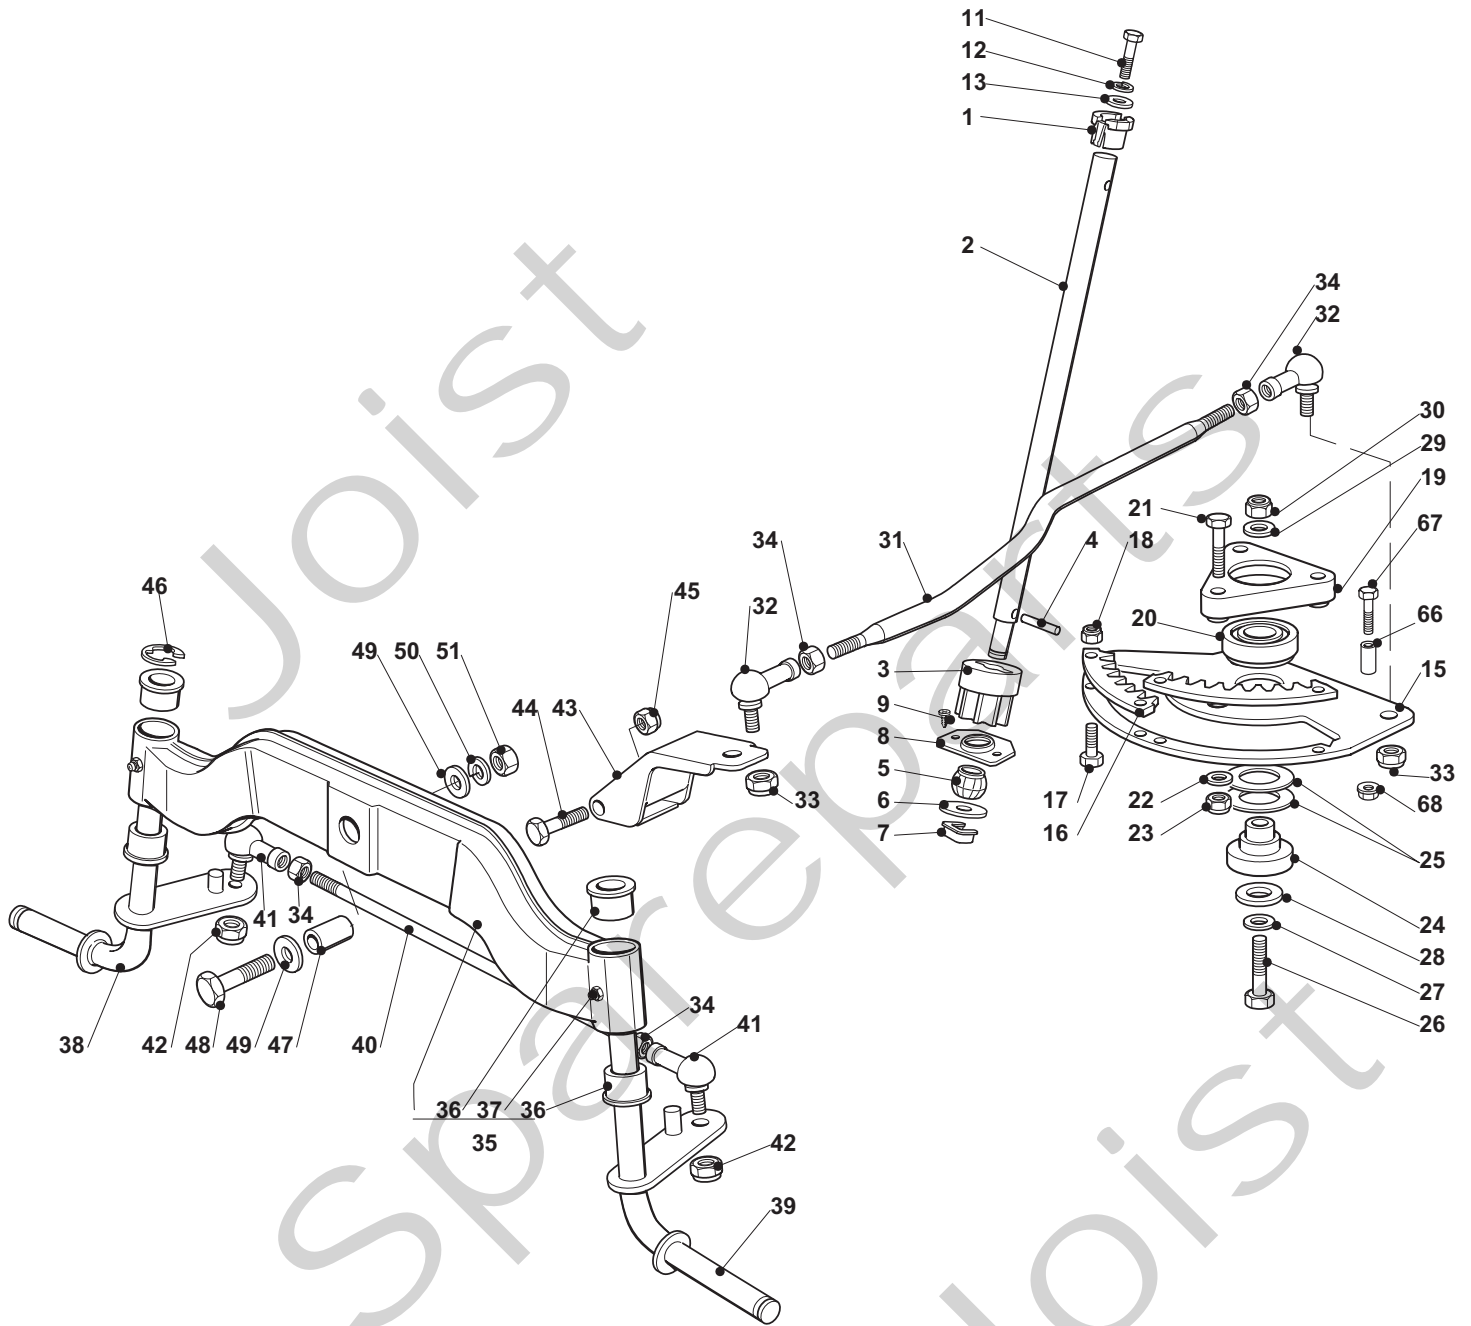

ESTATE ROYAL PRO

Pos. Fig.	Antal Quantity	Art No Part No	Benämning	Description	Anmärkning Notes
1	1	25038004/0	Kompass	Bush	
2	1	125520010/0	Steering Column	Steering Column	
3	1	25570000/2	Drev	Pinion	
4	1	112714300/0	Skruv	Dowel	
5	1	25743000/0	Ledkåpa, Vä+Hö	Joint	
6	1	12521370/0	Bricka	Washer	
7	1	12436030/0	Trombocyt	Plate	
8	1	325785213/1	Stöd	Support	
9	2	12729601/1	Skruv	Screw	
10	1	112620250/0	Stift	Pin	
11	1	12691800/0	Skruv	Screw	
12	1	12583500/0	Bricka	Grower	
13	1	12523060/0	Bricka	Washer	
15	1	325735523/0	Steering Shaft	Steering Shaft	
16	2	325150000/0		Rack	
17	4	12791213/1	Skruv	Screw	
18	4	12154510/0	Mutter	Nut	
19	1	325774453/0	Fäste	Clamp	
20	1	119216047/0	Kullager	Bearing	
21	3	12691100/0	Skruv	Left Screw	
22	3	12523060/0	Bricka	Washer	
23	3	12155000/0	Mutter	Nut	
24	1	125510120/0	Stöd	Support	
25	2	22672153/0	Bricka	Washer	
26	1	12692395/0	Skruv	Screw	
27	1	12523080/0	Bricka	Washer	
28	1	12521390/0	Bricka	Washer	
29	1	12523080/0	Bricka	Washer	
30	1	12156602/0	Mutter	Nut	
31	1	25033003/1	Stång	Steering Rod	
32	2	122746616/0	Mutter	Joint	
32	2	22746600/0	Ledkåpa, vä+hö	Joint	
33	2	122746609/0	Mutter	Joint	
34	4	12156602/0	Mutter	Nut	
35	1	82034001/3	Equalizer With Bush (With 36 + 37)	Equalizer With Bush And Lubricator	
36	4	25034002/1	Bussning	Brass	
37	2	12379511/0	Smörjnippl	Grease Dispenser	
38	1	82230361/0	Right Stub Axle	Right Stub Axle	
39	1	82230359/0	Left Stub Axle	Left Stub Axle	
40	1	25840001/0	Stång	Tie Rod	
41	2	122746616/0	Mutter	Joint	
42	2	12156602/0	Mutter	Nut	
43	1	82318185/0	Spak	Lever	
44	1	12692395/0	Skruv	Screw	
45	1	12155000/0	Mutter	Nut	
46	1	12001000/0	Låsring	Snap Ring	
47	1	25160005/0	Distans	Spacer	
48	1	12694100/0	Skruv	Screw	
49	2	12521390/0	Bricka	Washer	
50	1	12587900/0	Grower	Grower	
51	1	12295800/0	Mutter	Nut	
66	1	22167840/0	Distans	Spacer (Wheels 15")	
67	1	12691200/0	Skruv	Right Screw	
68	1	12293201/0	Mutter	Nut