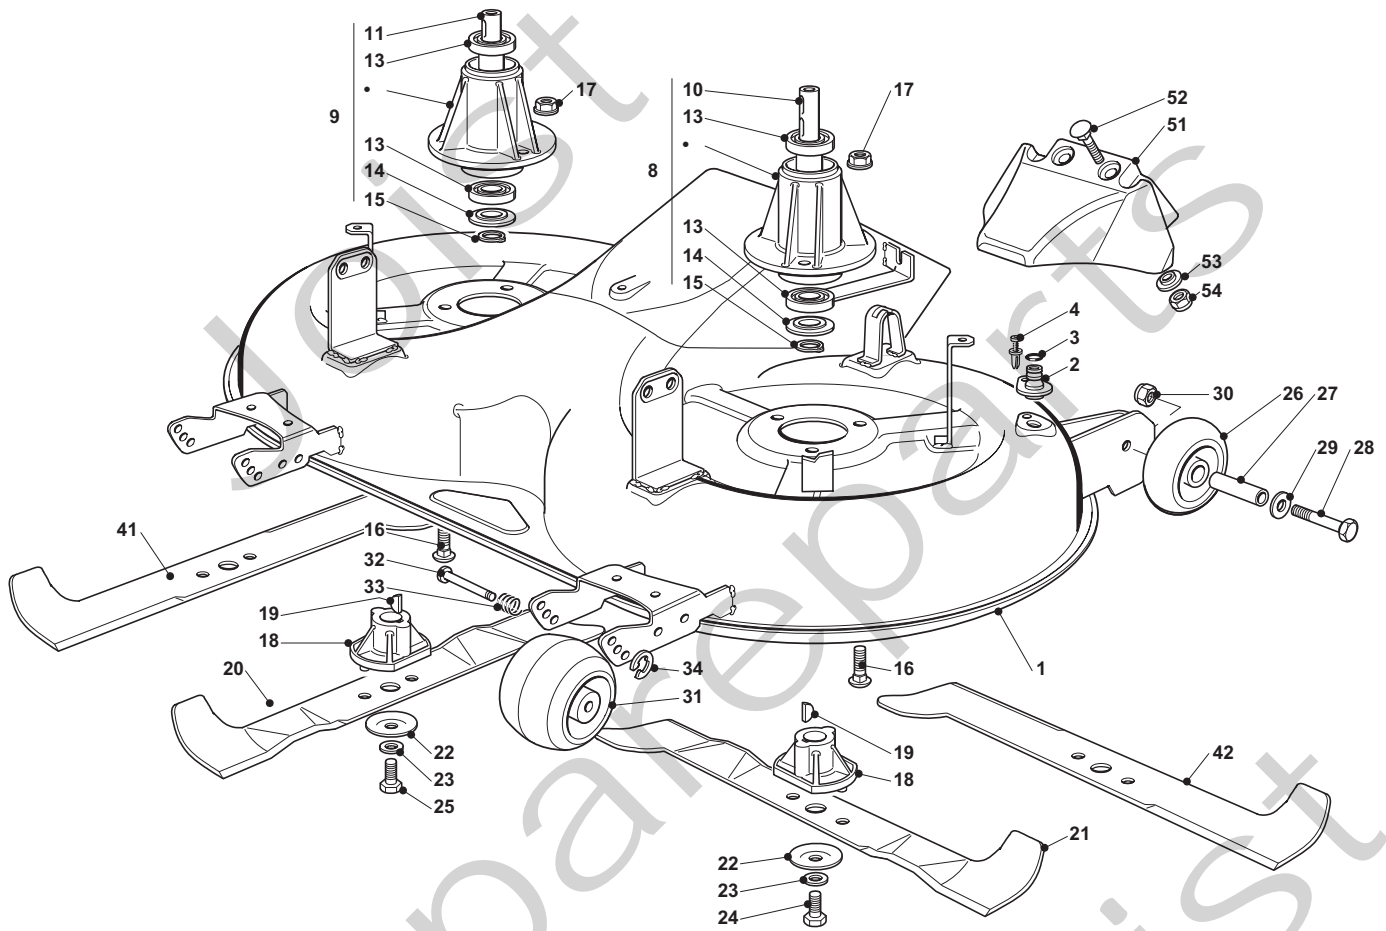

ESTATE ROYAL PRO

ESTATE ROYAL PRO

Pos. Fig.	Antal Quantity	Art No Part No	Benämning	Description	Anmärkning Notes
1	1	382564133/0	Cutting Plate Yellow	Cutting Plate Yellow	
2	2	25033060/0	Water Hose Connection	Water Hose Connection	
3	2	19035000/0	O ring	Or Ring	
4	2	12500030/0	Rivet	Rivet	
8	1	82207200/1	Main Shaft Support	Main Shaft Support	
9	1	82207201/2	Fläns	Secondary Shaft Support	
10	1	25020800/1	Knivaxel	Main Blade Shaft	
11	1	25020801/2	Knivaxel	Secondary Blade Shaft	
13	4	19216032/0	Kullager	Bearing	
14	2	25160501/0	Dammskydd	Dust Cover	
15	2	12609260/0	Seeger	Seeger	
16	6	12818700/0	Skruv	Screw	
17	6	12154210/0	Mutter	Nut	
18	2	25463200/0	Knivfäste	Blade Hub	
19	2	12139100/0	Kil	Feather, Crankshaft Ø 22.2	
20	1	82004348/0	Kniv	Right Blade Mulching, Winged (Mod. 102)	
21	1	82004347/0	Kniv	Left Blade Mulching, Winged (Mod. 102)	
22	2	22160400/0	Dammskydd	Dust Cover	
23	2	12523080/0	Bricka	Washer	
24	1	12735694/0	Skruv	Screw	
25	1	12735695/1	Skruv	Screw	
26	2	182700003/0		Anti Scalp Wheel Ø 80	
27	2	25510072/0	Distans	Spacer	
28	2	12692050/0	Skruv	Screw	
29	2	12523060/0	Bricka	Washer	
30	2	12293201/0	Mutter	Nut	
31	2	182700004/0		Anti Scalp Wheel Ø 100	
32	2	125510121/0	Stift	Pin	
33	2	22450115/0	Fjäder	Spring	
34	2	12000930/0	Avgasrör	Crown Fastener	
41	1	82004341/1	Kniv	Right Blade, Winged (Mod. 102)	
42	1	82004340/1	Kniv	Left Blade, Winged (Mod. 102)	
51	1	325140100/0	Deflektor	Deflector	
52	2	12815210/0	Skruv	Screw	
53	2	25038002/1	Bussning	Bush	
54	2	12154510/0	Mutter	Nut