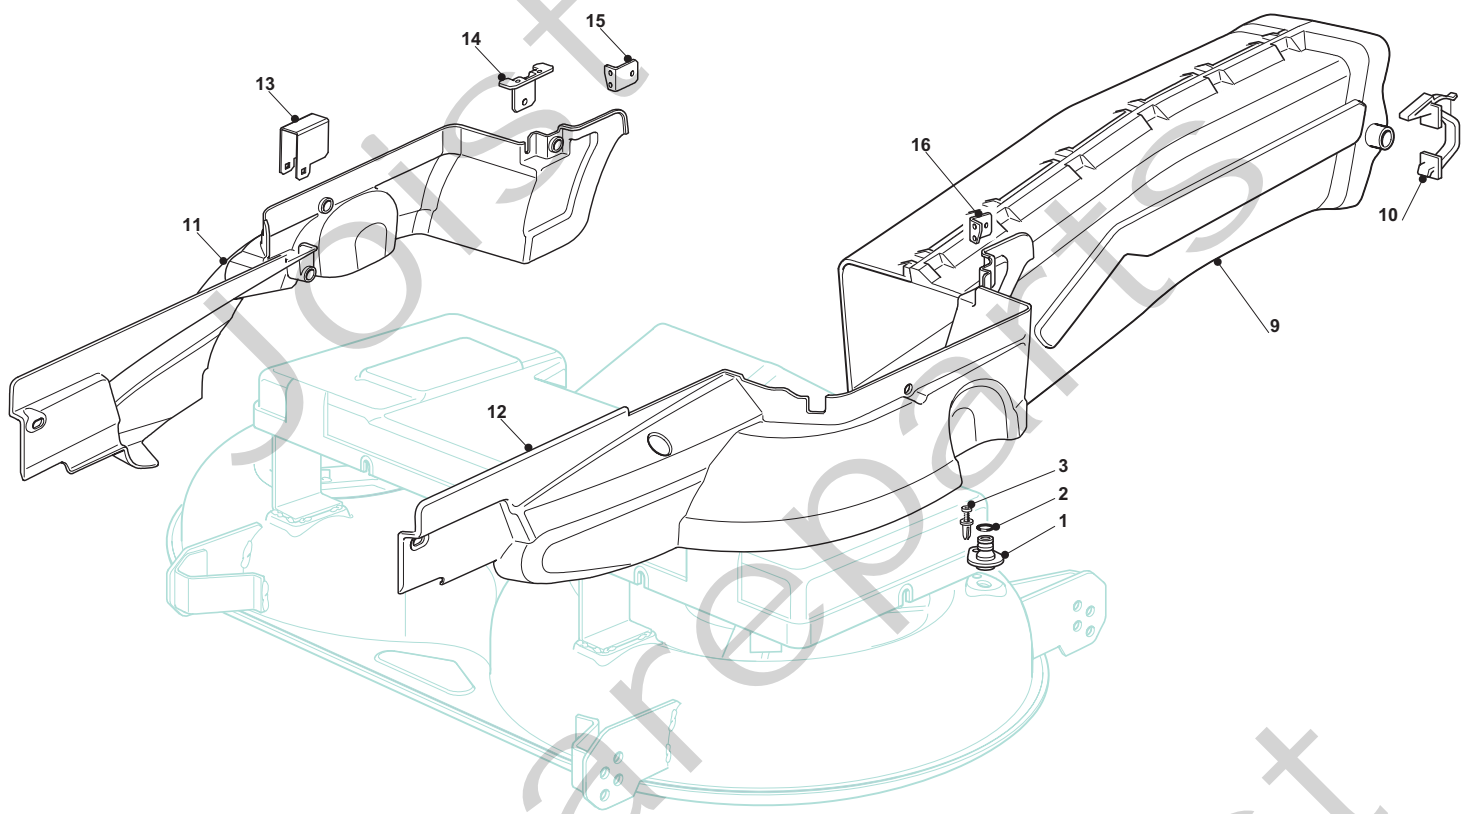

ESTATE ROYAL PRO

ESTATE ROYAL PRO

Pos. Fig.	Antal Quantity	Art No Part No	Benämning	Description	Anmärkning Notes
1	2	25033060/0	Water Hose Connection	Water Hose Connection	
2	2	19035000/0	O ring	Or Ring	
3	2	12500030/0	Rivet	Rivet	
9	1	382108016/1	Inmatningstratt	Conveyor	
10	2	25774373/0	Fäste	Clamp	
11	1	325060144/0	Skydd	Protection	
12	1	325060145/0	Skydd	Protection	
13	2	325774267/0	Fäste	Clamp	
14	2	325774423/0	Fäste	Clamp	
15	1	325774425/0	Fäste	Clamp	
16	1	325774421/0	Fäste	Clamp