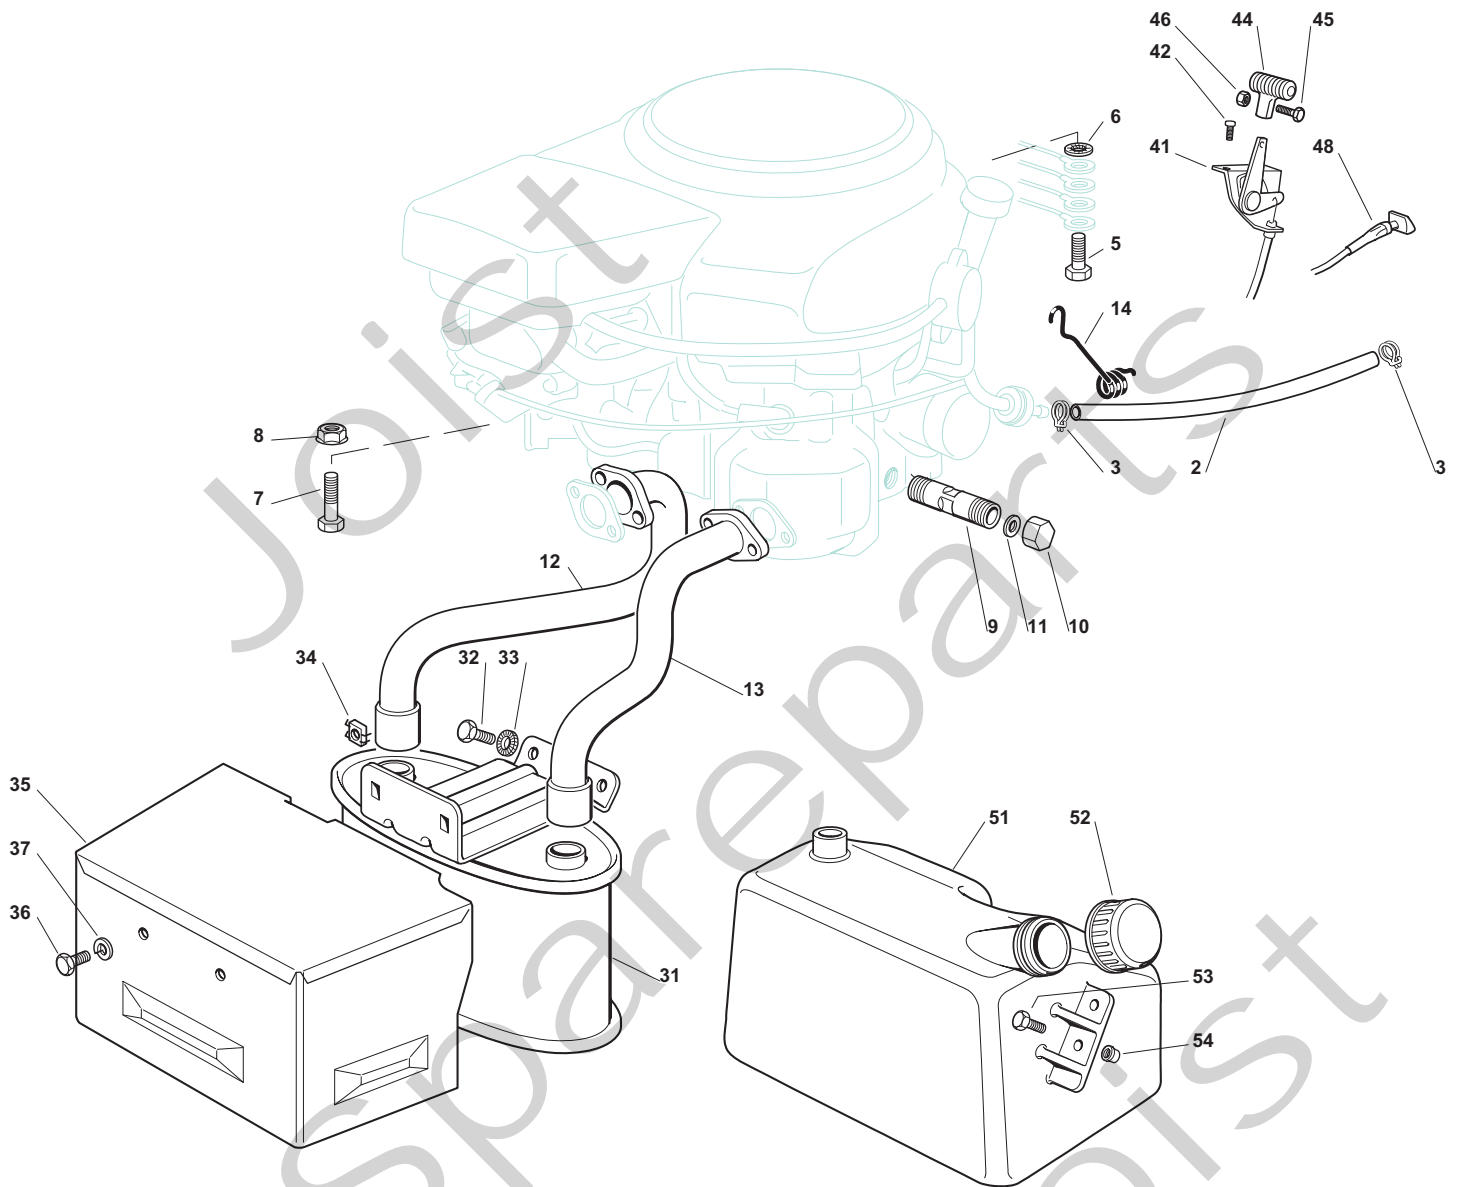

ESTATE ROYAL PRO

ESTATE ROYAL PRO

Pos. Fig.	Antal Quantity	Art No Part No	Benämning	Description	Anmärkning Notes
2	1	25869027/1	Vevstake	Connecting Tube	
3	2	18375051/1	Slangklämma	Fair Led	
5	1	12735599/0	Skruv	Screw	
6	1	12540260/0	Bricka	Washer	
7	4	12691115/0	Skruv	Left Screw	
8	4	12154210/0	Mutter	Nut	
9	1	25598052/0	Oil Discharge Extension	Oil Discharge Extension	
10	1	18737849/0	Lock	Oil Cap	
11	1	18401001/1	Tätningring	Oil Seal	
12	1	18738221/0	Avgasrör	Exhaust Right Tube	
13	1	18738222/0	Avgasrör	Exhaust Left Tube	
14	1	27430562/0	Fjäder	Spring	
31	1	82750003/0	Ljuddämpare	Muffler	
32	2	12793102/0	Skruv	Screw	
33	2	12540260/0	Bricka	Washer	
34	2	12360425/0	Mutter	Nut	
35	1	82598005/2	Skydd	Guard	
36	2	12792611/0	Skruv	Screw	
37	2	12583500/0	Bricka	Grower	
41	1	82000201/2	Gasreglage	Accelerator	
42	2	125943012/0	Skruv	Screw	
44	1	25394501/0	Knopp	Knob	
45	1	12726388/0	Stift	Screw	
46	1	12290800/0	Mutter	Nut	
48	1	25090001/2	Chokeregglage	Choke Control	
51	1	25735110/3	Tank	Tank	
52	1	25795000/1	Lock	Cap	
53	2	12788910/0	Skruv	Screw	
54	2	12500092/0	Rivet	Rivet	
61	1	33567000/0	Relay	Relay	
62	2	12791500/0	Skruv	Screw	
63	2	12521330/0	Bricka	Washer	
64	2	12521330/0	Bricka	Washer	
65	2	12582100/0	Bricka	Washer	
66	2	12292100/0	Mutter	Nut